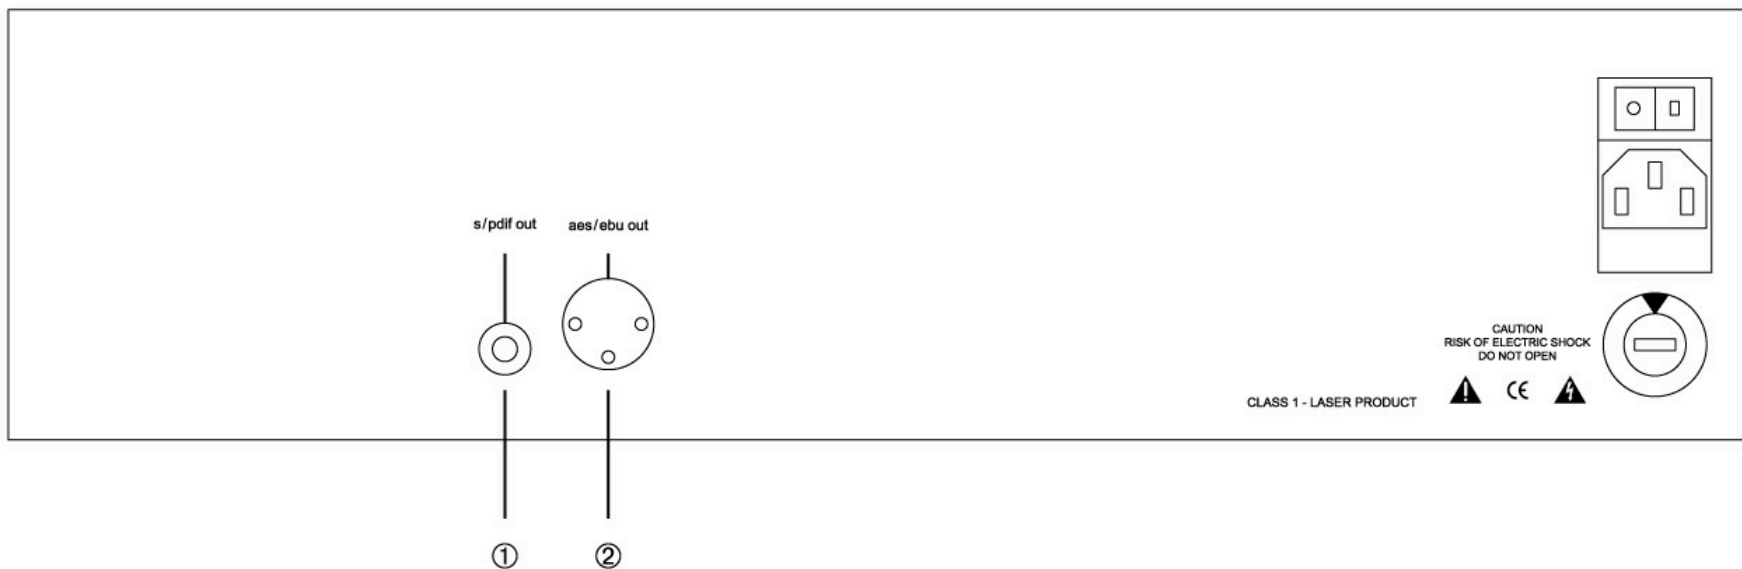

MIMETISM AUDIO - MA 20.1 - 24.2

OUTPUTS - DIGITAL

① S / PDIF Output ———— Input Digital - PREAMPLIFIERS DA - AMPLIFIERS DA - CD-R - DVD-R - Etc...

② AES / EBU Output ———— Input Digital - PREAMPLIFIERS DA - AMPLIFIERS DA - CD-R - DVD-R - Etc...