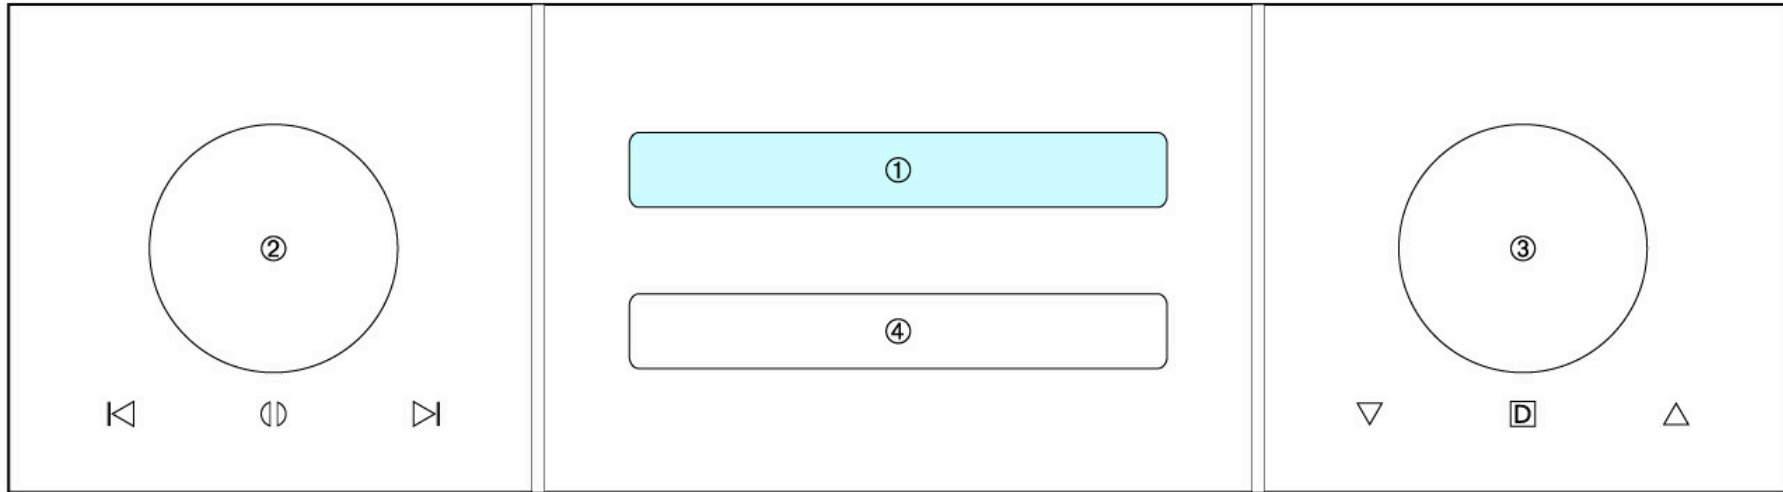

MIMETISM AUDIO - MA 20.1 - MA 24.2 FRONT PANEL