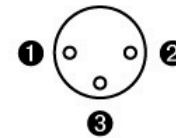

⑦ RS 232 Update Port

⑧ AC Selector 100. 115. 230 VA

⑨ AC Mains Input and AC Power ON / OFF Switch

MIMETISM AUDIO - MA 20.1 - 24.2 OUTPUTS - BALANCED - SINGLE ENDED

Mimetism Audio - XLR Connector Polarity - Outputs