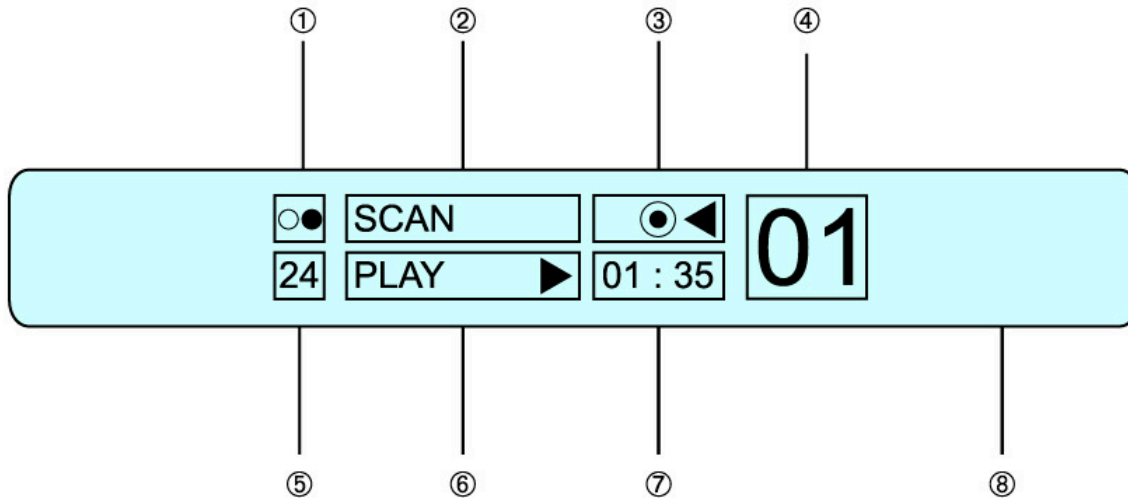

MIMETISM AUDIO - MA ZAP - REMOTE CONTROL

MA 20.1 - MA 24.2 - MA 15.2 - MA 37.2

MIMETISM AUDIO - MA 20.1 -MA 24.2 GRAPHIC FLUORESCENT DISPLAY

MIMETISM 20.1

④ Track Indicator / Keypad 1 > 0

⑤ Total Tracks Number