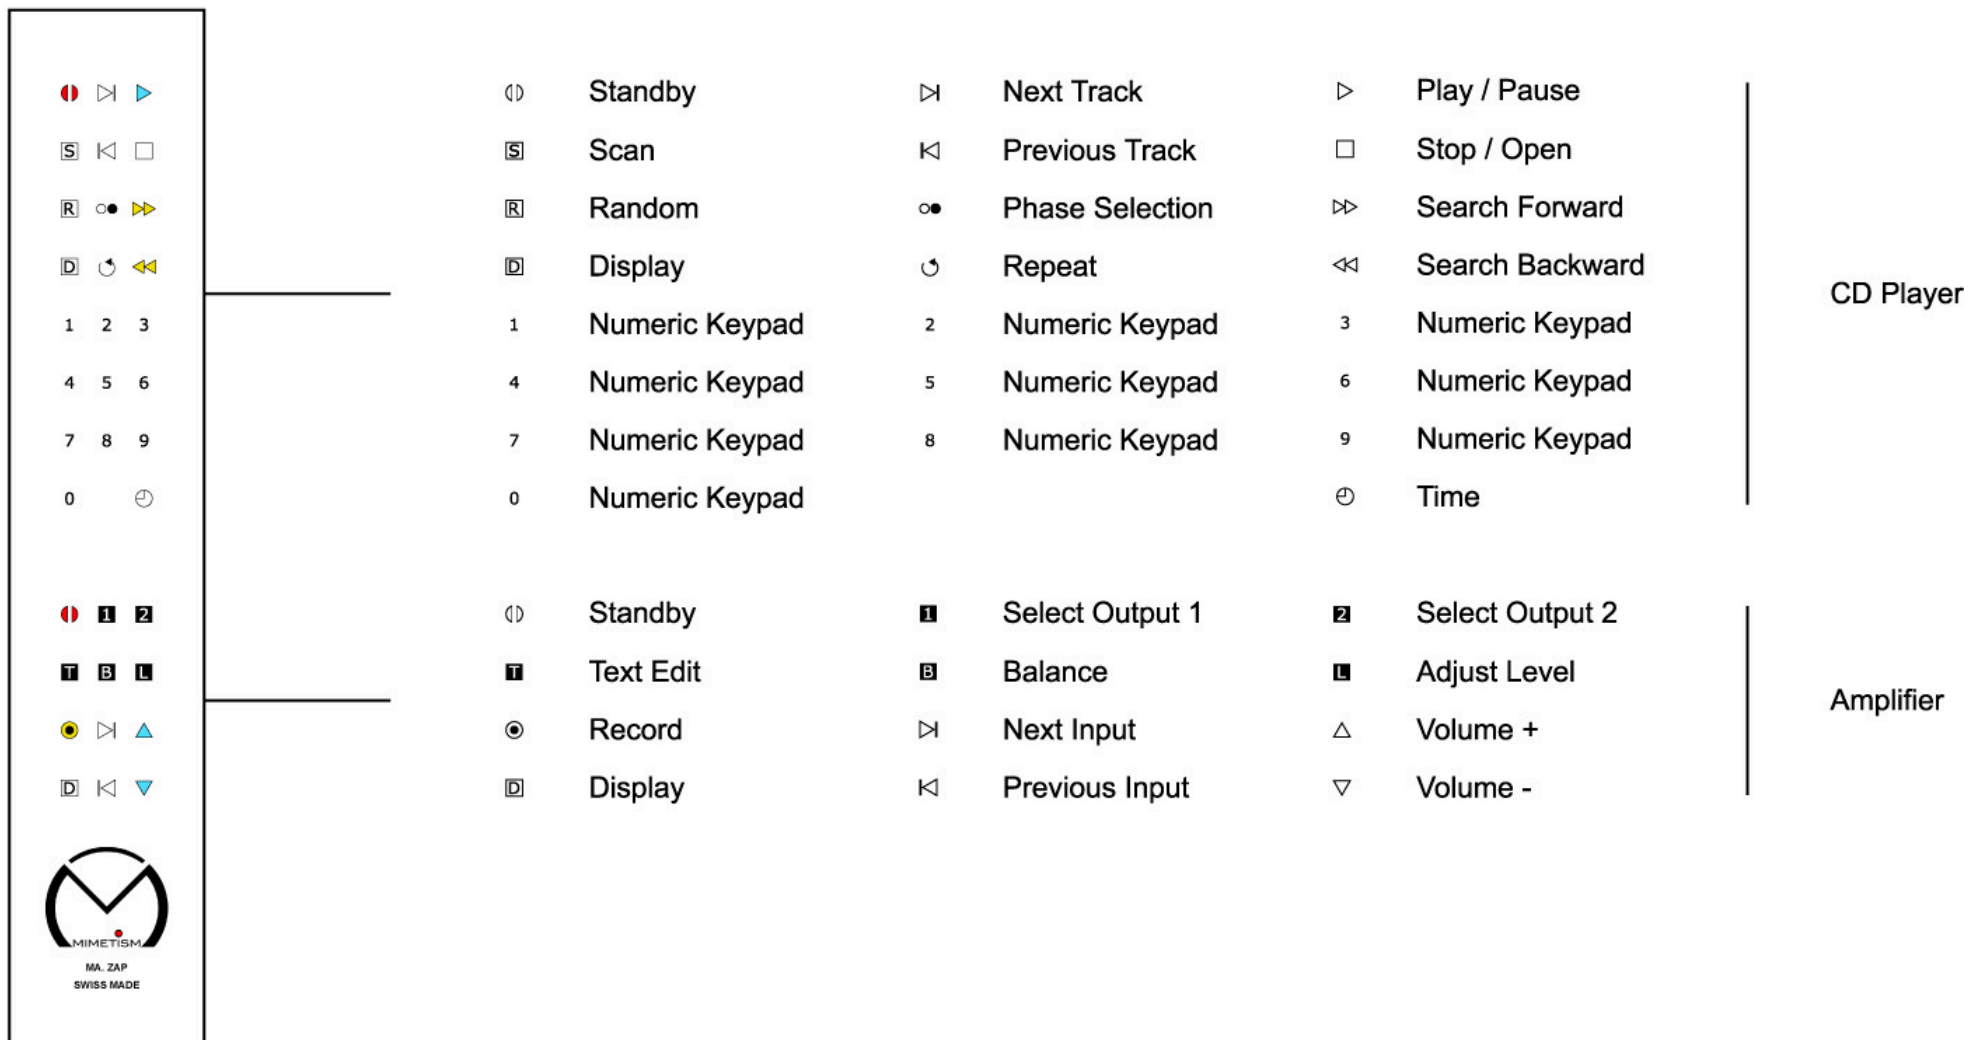

MIMETISM AUDIO - MA ZAP - REMOTE CONTROL

MA 20.1 - MA 24.2 - MA 15.2 - MA 37.2

MIMETISM AUDIO - MA 20.1 -MA 24.2 GRAPHIC FLUORESCENT DISPLAY

MIMETISM 20.1

④ Track Indicator / Keypad 1 > 0

⑤ Total Tracks Number