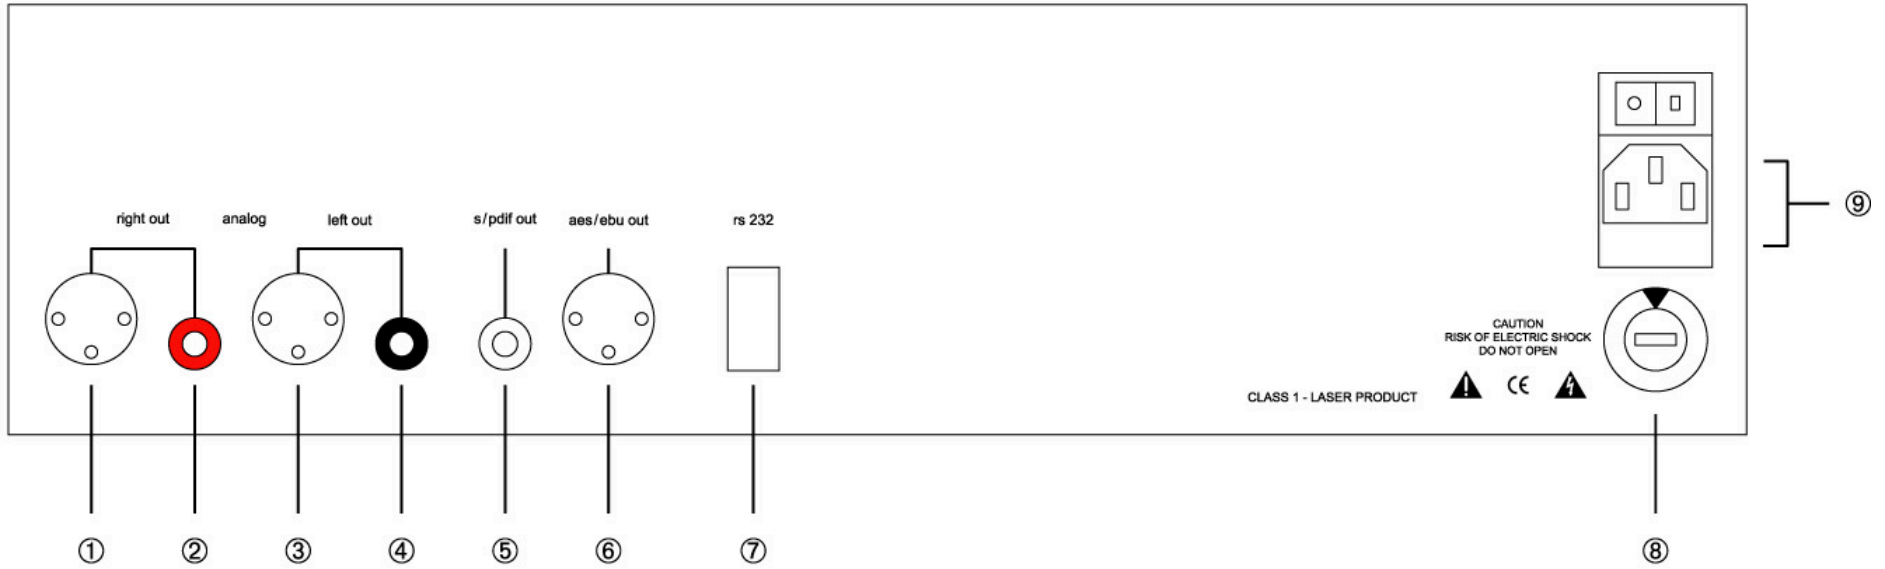

MIMETISM AUDIO - MA 20.1 - MA 24.2

REAR PANEL

① Analog Balanced Right Output

② Analog Right Output

③ Analog Balanced Left Output

④ Analog Left Output

⑤ S / PDIF Output

⑥ AES / EBU Output

⑦ RS 232 Update Port

⑧ AC Selector 100. 115. 230 VA

⑨ AC Mains Input and AC Power ON / OFF Switch